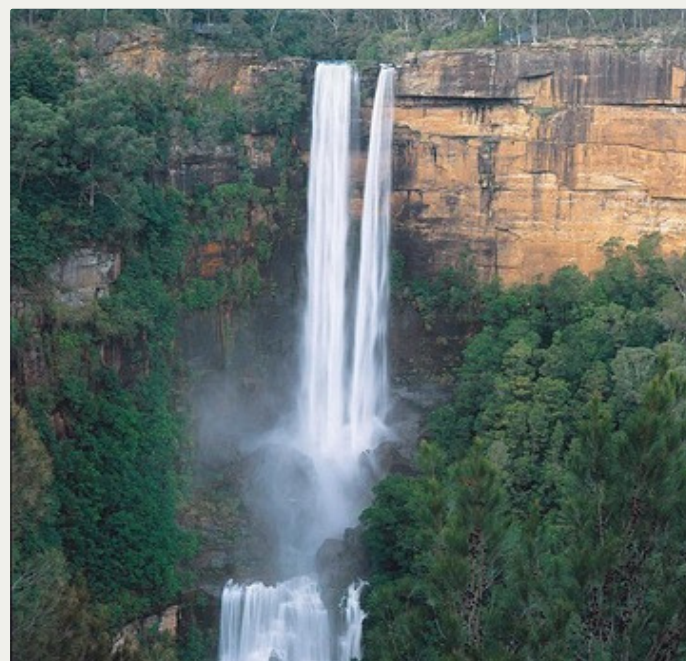

Fitzroy Falls